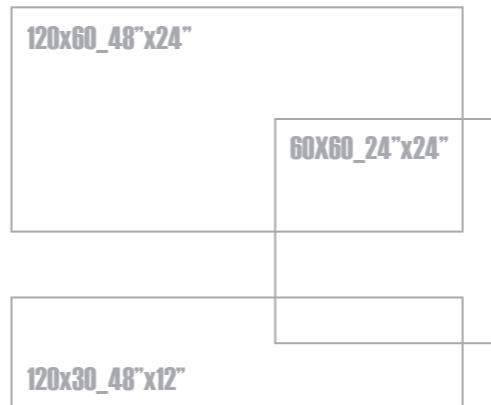

dove

XT30064 120x60_48"x24"
XT30063 120x30_48"x12"
XT30060 60x60_24"x24"

pink

XT31064 120x60_48"x24"
XT31063 120x30_48"x12"
XT31060 60x60_24"x24"

green

XT32064 120x60_48"x24"
XT32063 120x30_48"x12"
XT32060 60x60_24"x24"

xpressive • basic

white

XT33064 120x60_48"x24"
XT33063 120x30_48"x12"
XT33060 60x60_24"x24"

grey

XT34064 120x60_48"x24"
XT34063 120x30_48"x12"
XT34060 60x60_24"x24"

black

XT35064 120x60_48"x24"
XT35063 120x30_48"x12"
XT35060 60x60_24"x24"

xpressive • colors

pink-violet

XT25064 120x60_48"x24"
XT25063 120x30_48"x14"
XT25060 60x60_24"x24"

green-blue

XT26064 120x60_48"x24"
XT26063 120x30_48"x12"
XT26060 60x60_24"x24"

yellow-orange

XT27064 120x60_48"x24"
XT27063 120x30_48"x12"
XT27060 60x60_24"x24"